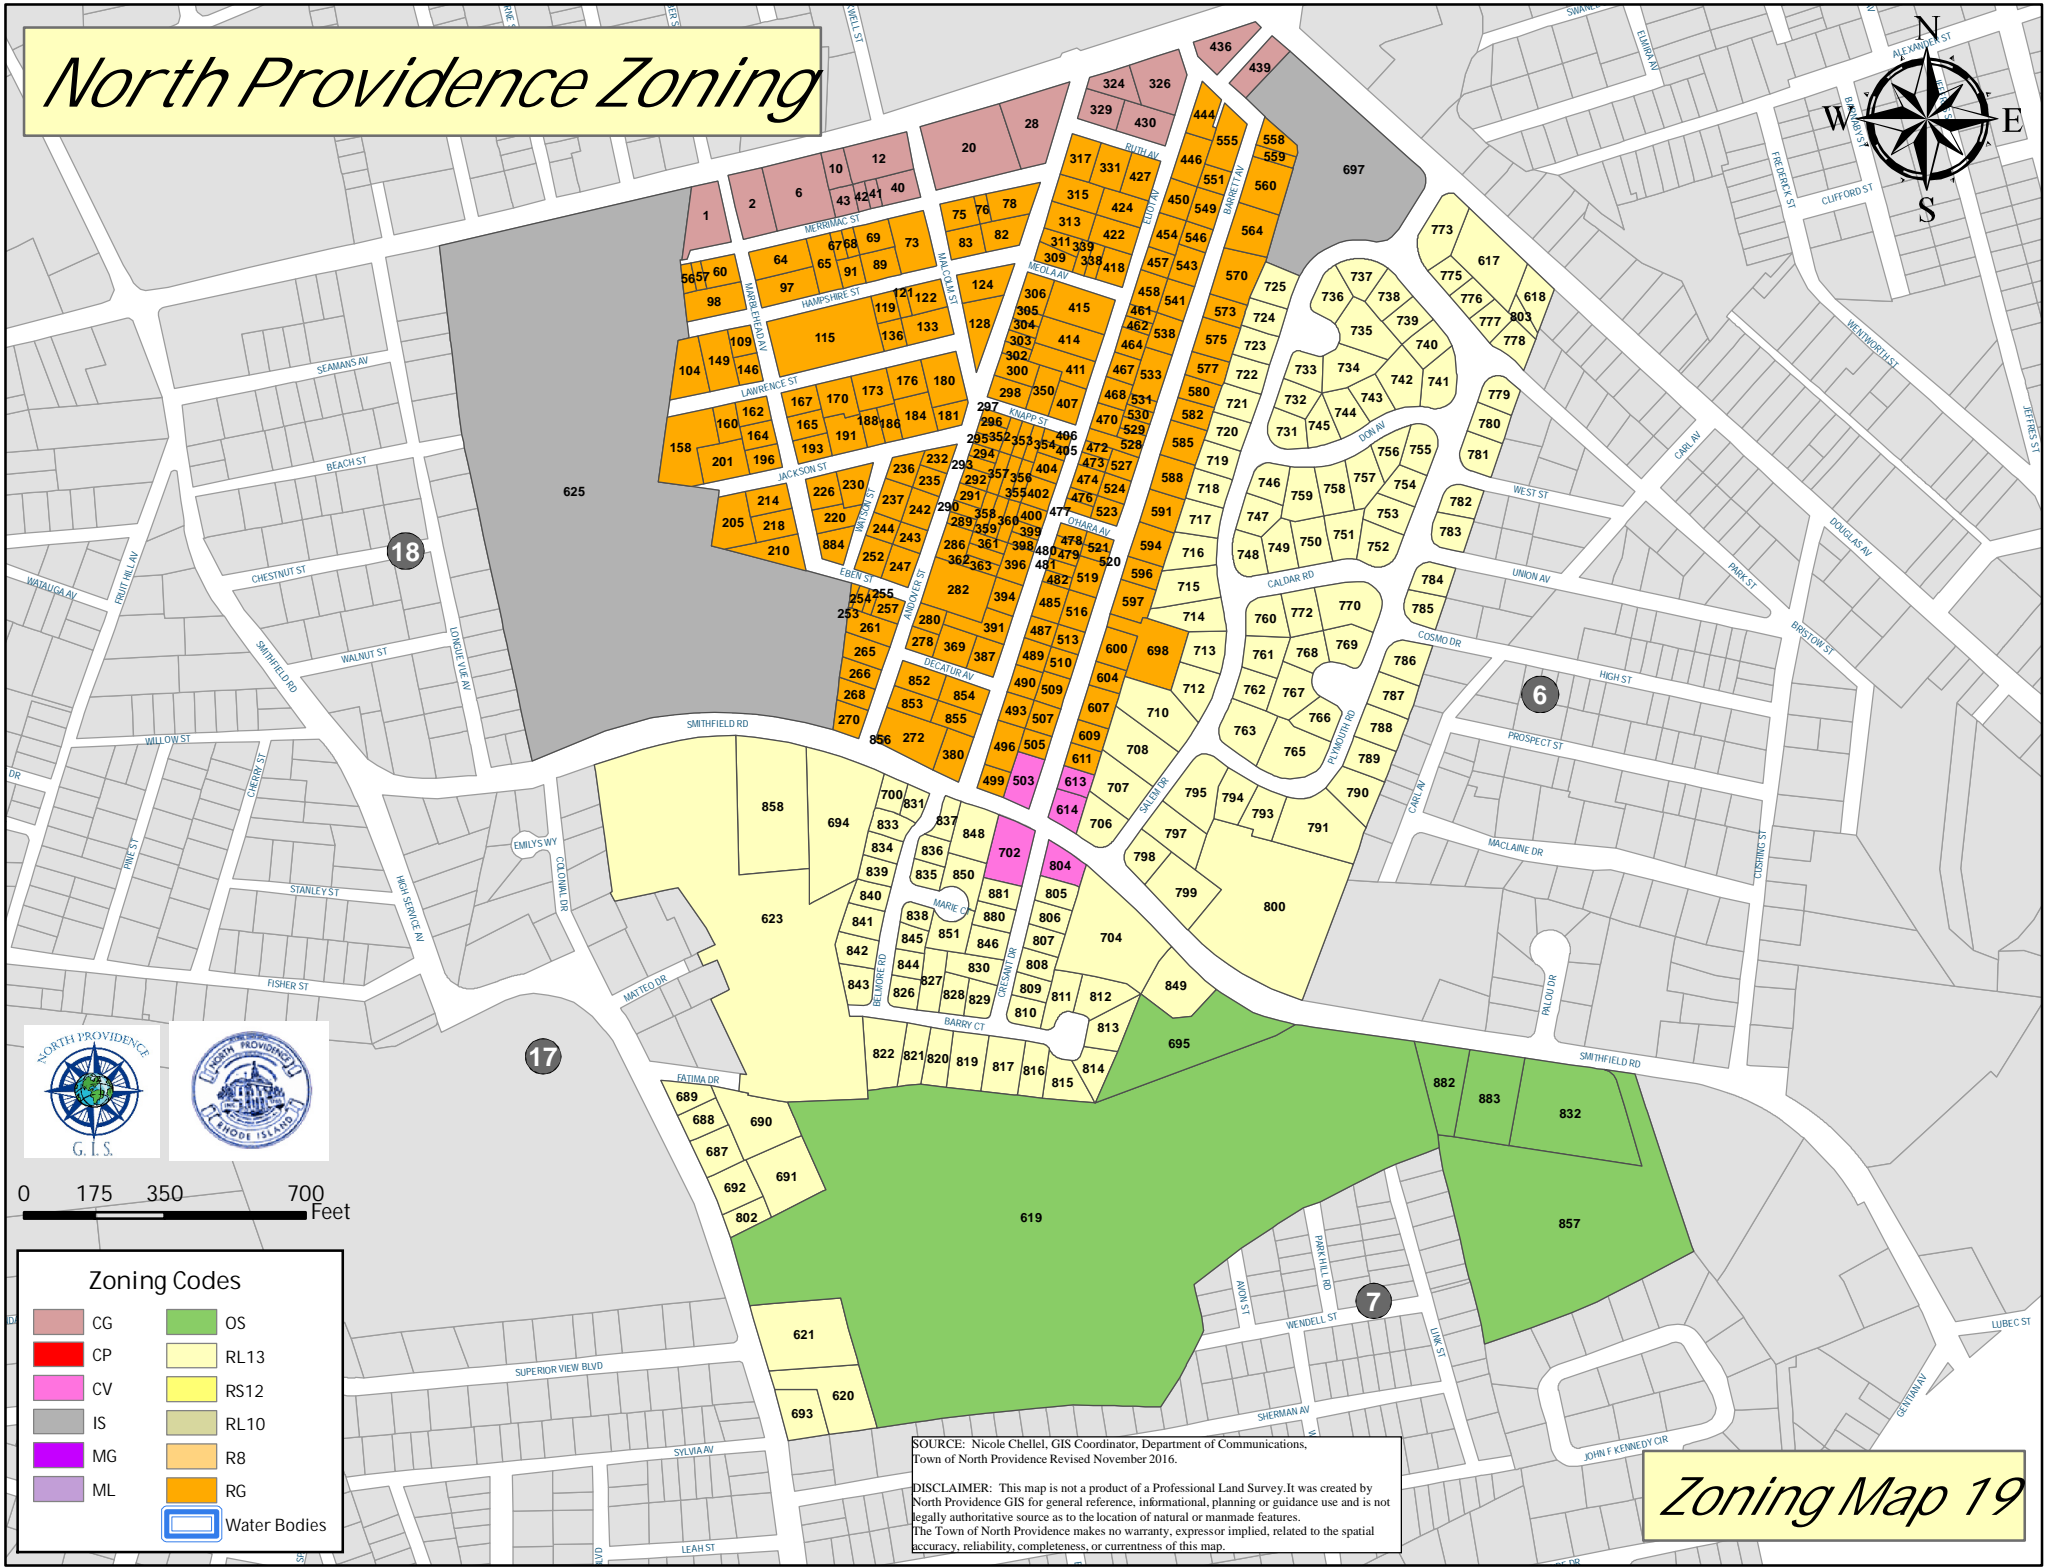

North Providence Zoning

Zoning Codes	
	CG
	CP
	CV
	IS
	MG
	ML
	OS
	RL13
	RS12
	R8
	RG
	Water Bodies